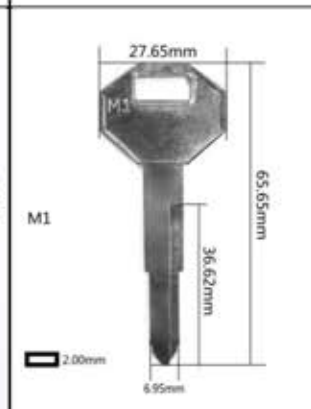

Europe and Arabia Keys 欧洲/阿拉伯钥匙